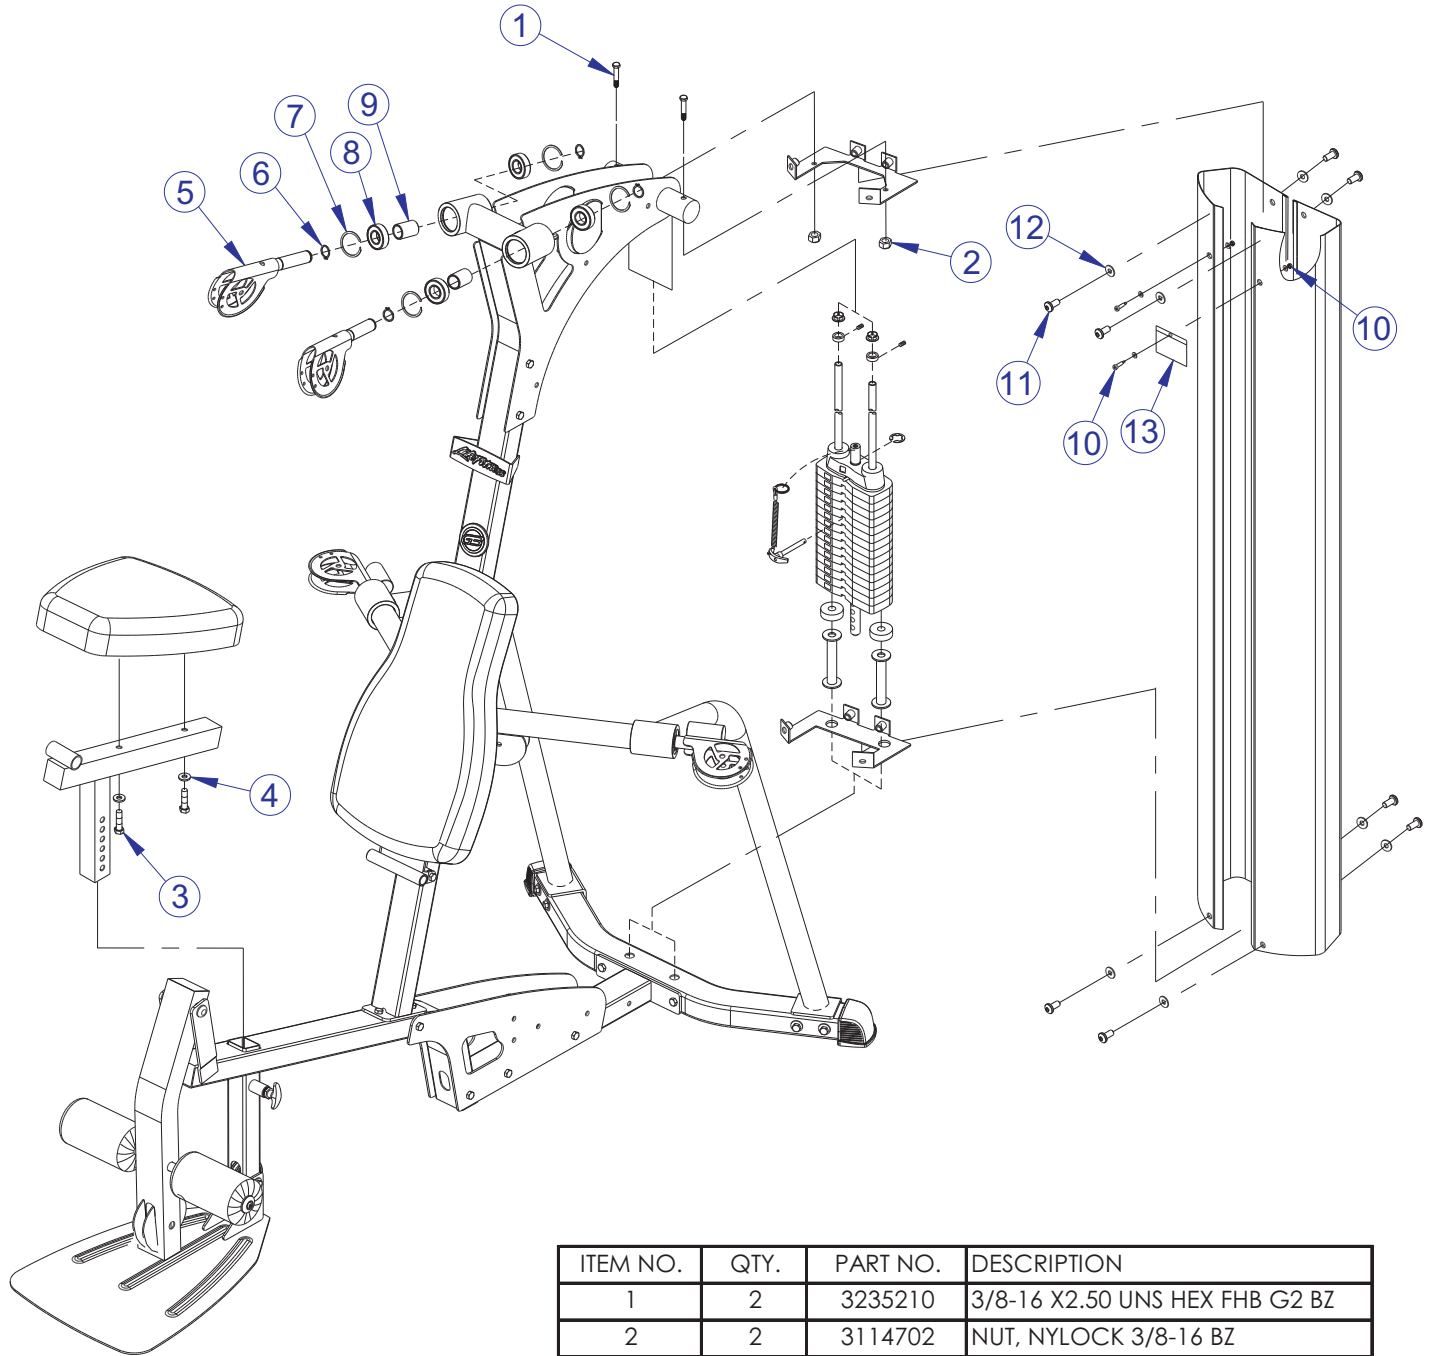

G3-001 G3 HOME GYM COMPONENT ASSEMBLY IV

ITEM NO.	QTY.	PART NO.	DESCRIPTION
1	2	3235210	3/8-16 X2.50 UNS HEX FHB G2 BZ
2	2	3114702	NUT, NYLOCK 3/8-16 BZ
3	2	3102904	3/8-16X3 UNS HEX FHB G2 ZN
4	2	3102514	WASHER, FLAT 3/8 IN SAE ST ZN
5	2	8578601	ASSY, SWIVEL PULLEY
6	4	3232401	RNG, BRE .230,5100-25, ST,PP,B
7	4	8594801	SPIRAL RING, 52MM
8	4	3235601	BEARING, 6205 BALL
9	2	7330006	SPACER, INTERNAL
10	2	8604201	MAGNET, CARD HOLDER
11	8	3202401	3/8-16 X 1 HXS BUT CS G8 BO
12	8	3228501	WASHER, FLAT 3/8 ID SAE BZ
13	1	8600301	EXERCISE CARDS, G3